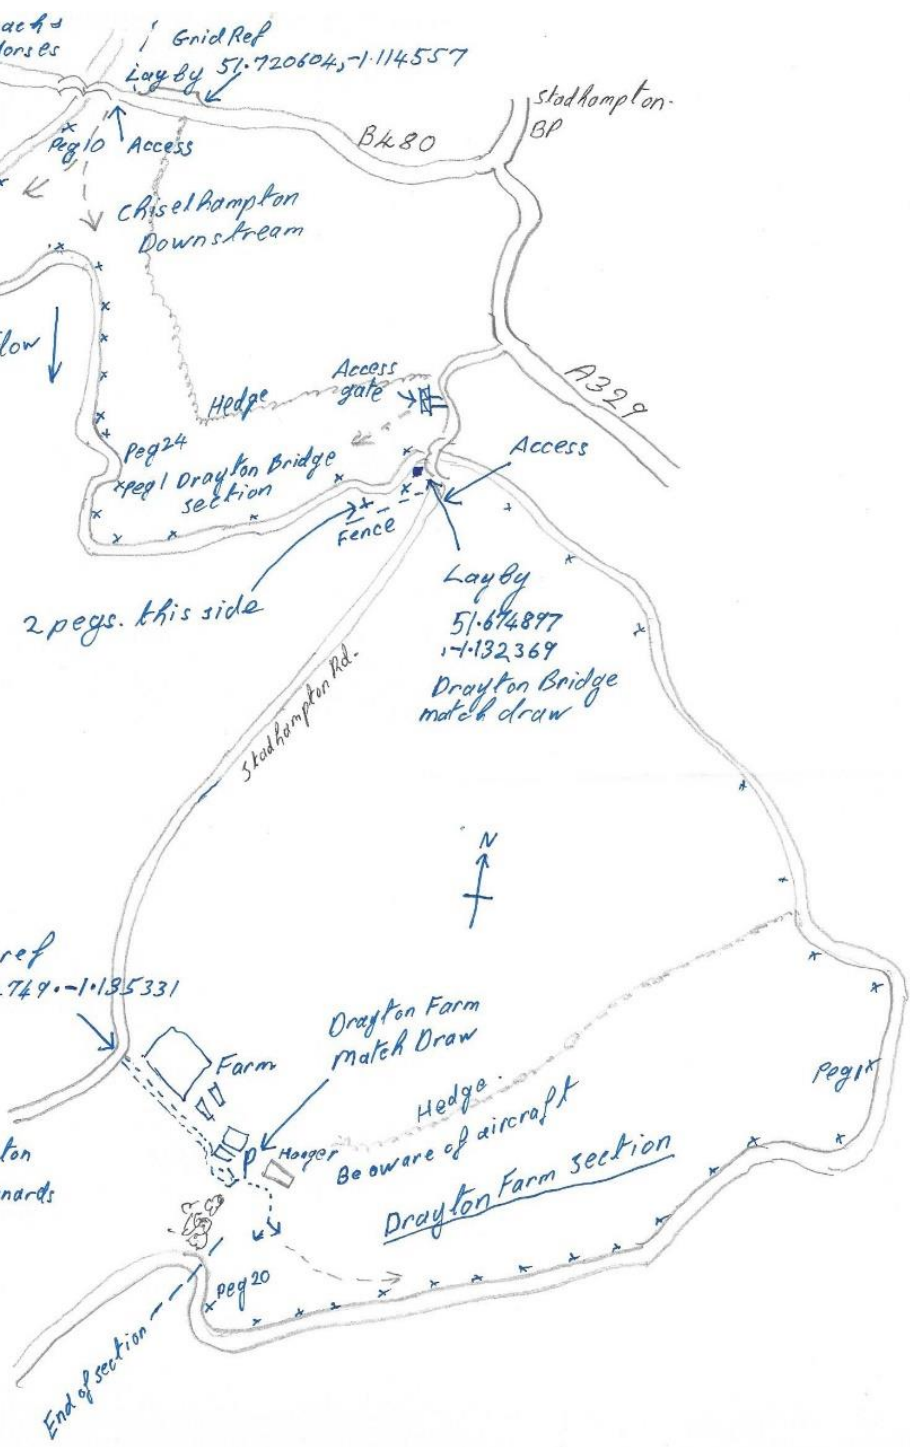

Foot Bridge
Peg 3
Chiselhampton
Upstream-Section

Chiselhampton
Coach
Horse
B480

Access Grid Ref.
51.683475, -1.140943
Lay by + match draw
Stadhampton.

Grid Ref
51:664749, -1:185331

Drayton
St Leonard:

Drayton Farm
Match Draw

Be aware of aircraft
Drayton Farm section

2 pegs. this side

Lay by
51-674897
-1-132369
Drayton Bridge
match draw

Chiselhampton
Downstream

Peg 24
Peg 1 Drayton Bridge
section

Hedge

Access

Access gate

Stadhampton Rd.

Stadhampton
BP

A329

Grid Ref
51-720604, -1-114557

Lay by

Coach
Horses
B4015

Flow

Access