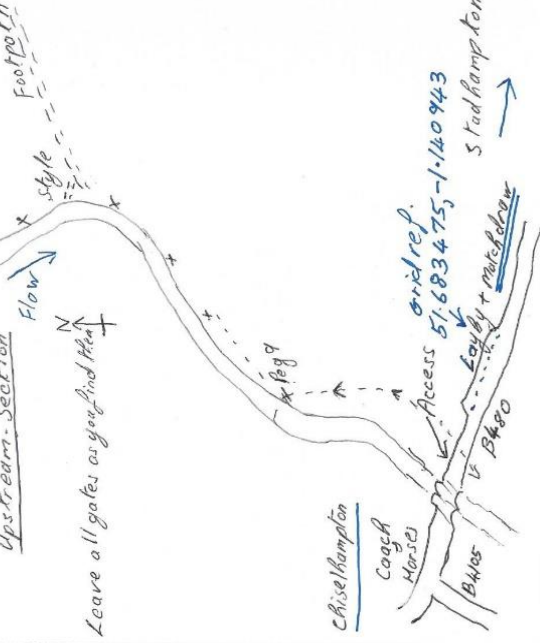

Grid Ref
51-720604, -114557

Windmill Hill Rd
Little Milton →
Church Rd
Access

Cuddesdon Mill
Section.

Contact Richard
for match draw
site
0795 8286795

Cuddesdon Mill Village Anglers Association

WWW.cmva.org.uk
Respect all wildlife
Return all fish unharmed
Remove all litter.

Foot Bridge
Peg 3
Chiselhampton
Upstream-Section

Chiselhampton
Coach
Horse
B480

Access Grid Ref.
51.683475, -1.140943
Lay by + match draw
Stadhampton.

Grid Ref
51:664749, -1:185331

Drayton
St Leonard:

Drayton Farm
Match Draw

Be aware of aircraft
Drayton Farm section

2 pegs. this side

Lay by
51-674897
-1-132369
Drayton Bridge
match draw

Chiselhampton
Downstream

Peg 24
Peg 1 Drayton Bridge
section

Hedge

Access

Access gate