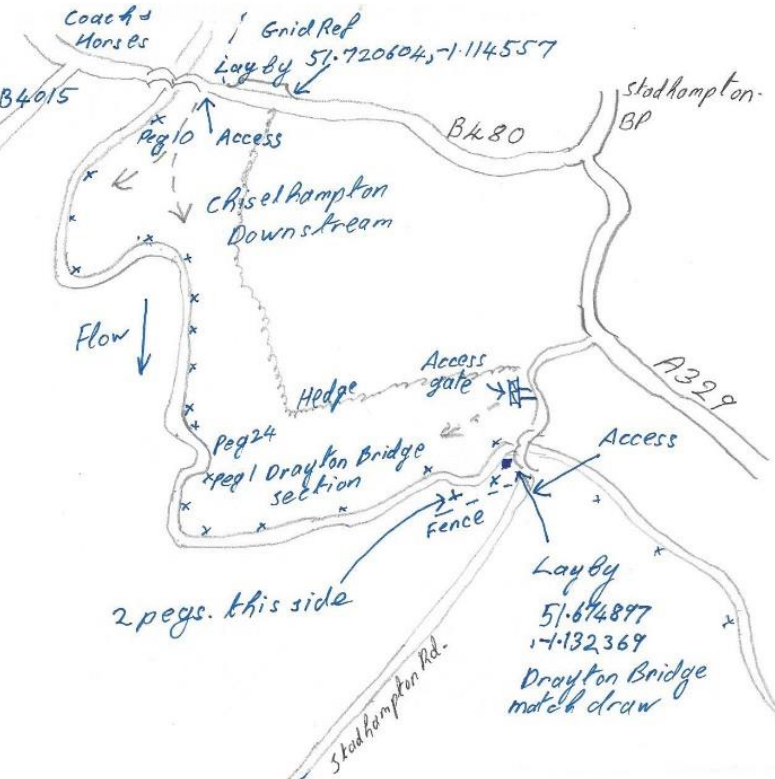

Foot Bridge
Peg 3
Chiselhampton
Upstream-Section

Chiselhampton
Coach
Horse
B480

Access Grid Ref.
51.683475, -1.140943
Lay by + match draw
Stadhampton.

Grid Ref
51:664749, -1:185331

Drayton
St Leonard:

Drayton Farm
Match Draw

Be aware of aircraft
Drayton Farm section

2 pegs. this side

Lay by
51-674897
-1-132369
Drayton Bridge
match draw

Chiselhampton
Downstream

Peg 24
Peg 1 Drayton Bridge
section

Hedge

Access

Access gate

Stadhampton Rd.

Stadhampton
BP

A329

Grid Ref
51-720604, -1-114557

Lay by

Coach
Horses
B4015

Flow

Access