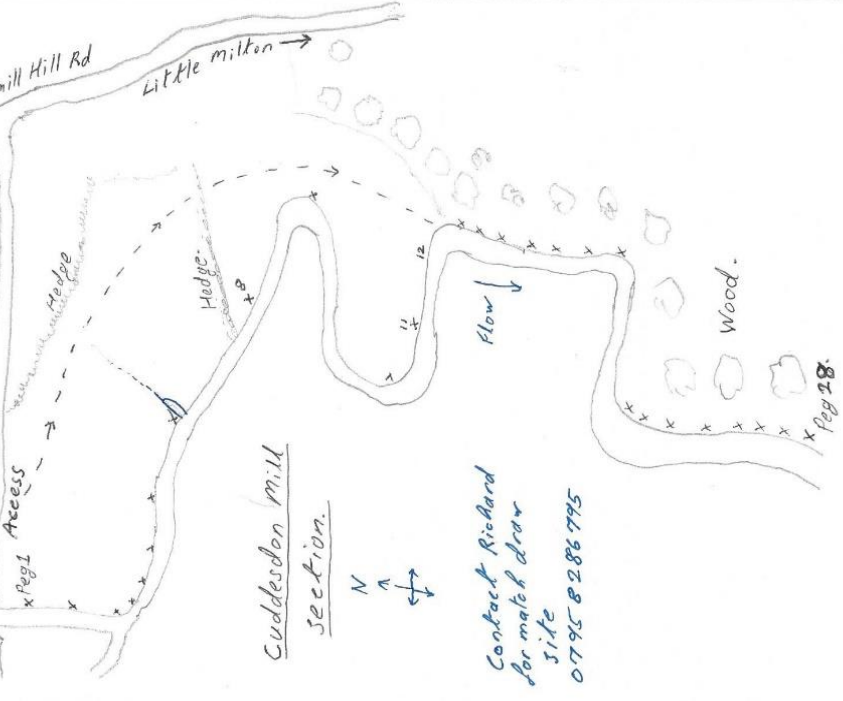

Grid Ref
51-720604, -114557

Windmill Hill Rd
Little Milton →
Church Rd
Access

Cuddesdon Mill
Section.

Contact Richard
for match draw
site
0795 8286795

Cuddesdon Mill Village Anglers Association

WWW.cmva.org.uk
Respect all wildlife
Return all fish unharmed
Remove all litter.

Foot Bridge
Peg 3
Chiselhampton
Upstream-Section

Chiselhampton
Coach
Horse
B480

Access Grid Ref.
51.683475, -1.140943
Lay by + match draw
Stadhampton.

Grid Ref
51:664749, -1:185331

Drayton
St Leonard:

Drayton Farm
Match Draw

Be aware of aircraft
Drayton Farm section

2 pegs. this side

Lay by
51-674897
-1-132369
Drayton Bridge
match draw

Chiselhampton
Downstream

Peg 24
Peg 1 Drayton Bridge
section

Hedge

Access

Access gate

Stadhampton Rd.

Stadhampton
BP

A329

Grid Ref
51-720604, -1-114557

Lay by

Coach
Horses
B4015

Flow

Access