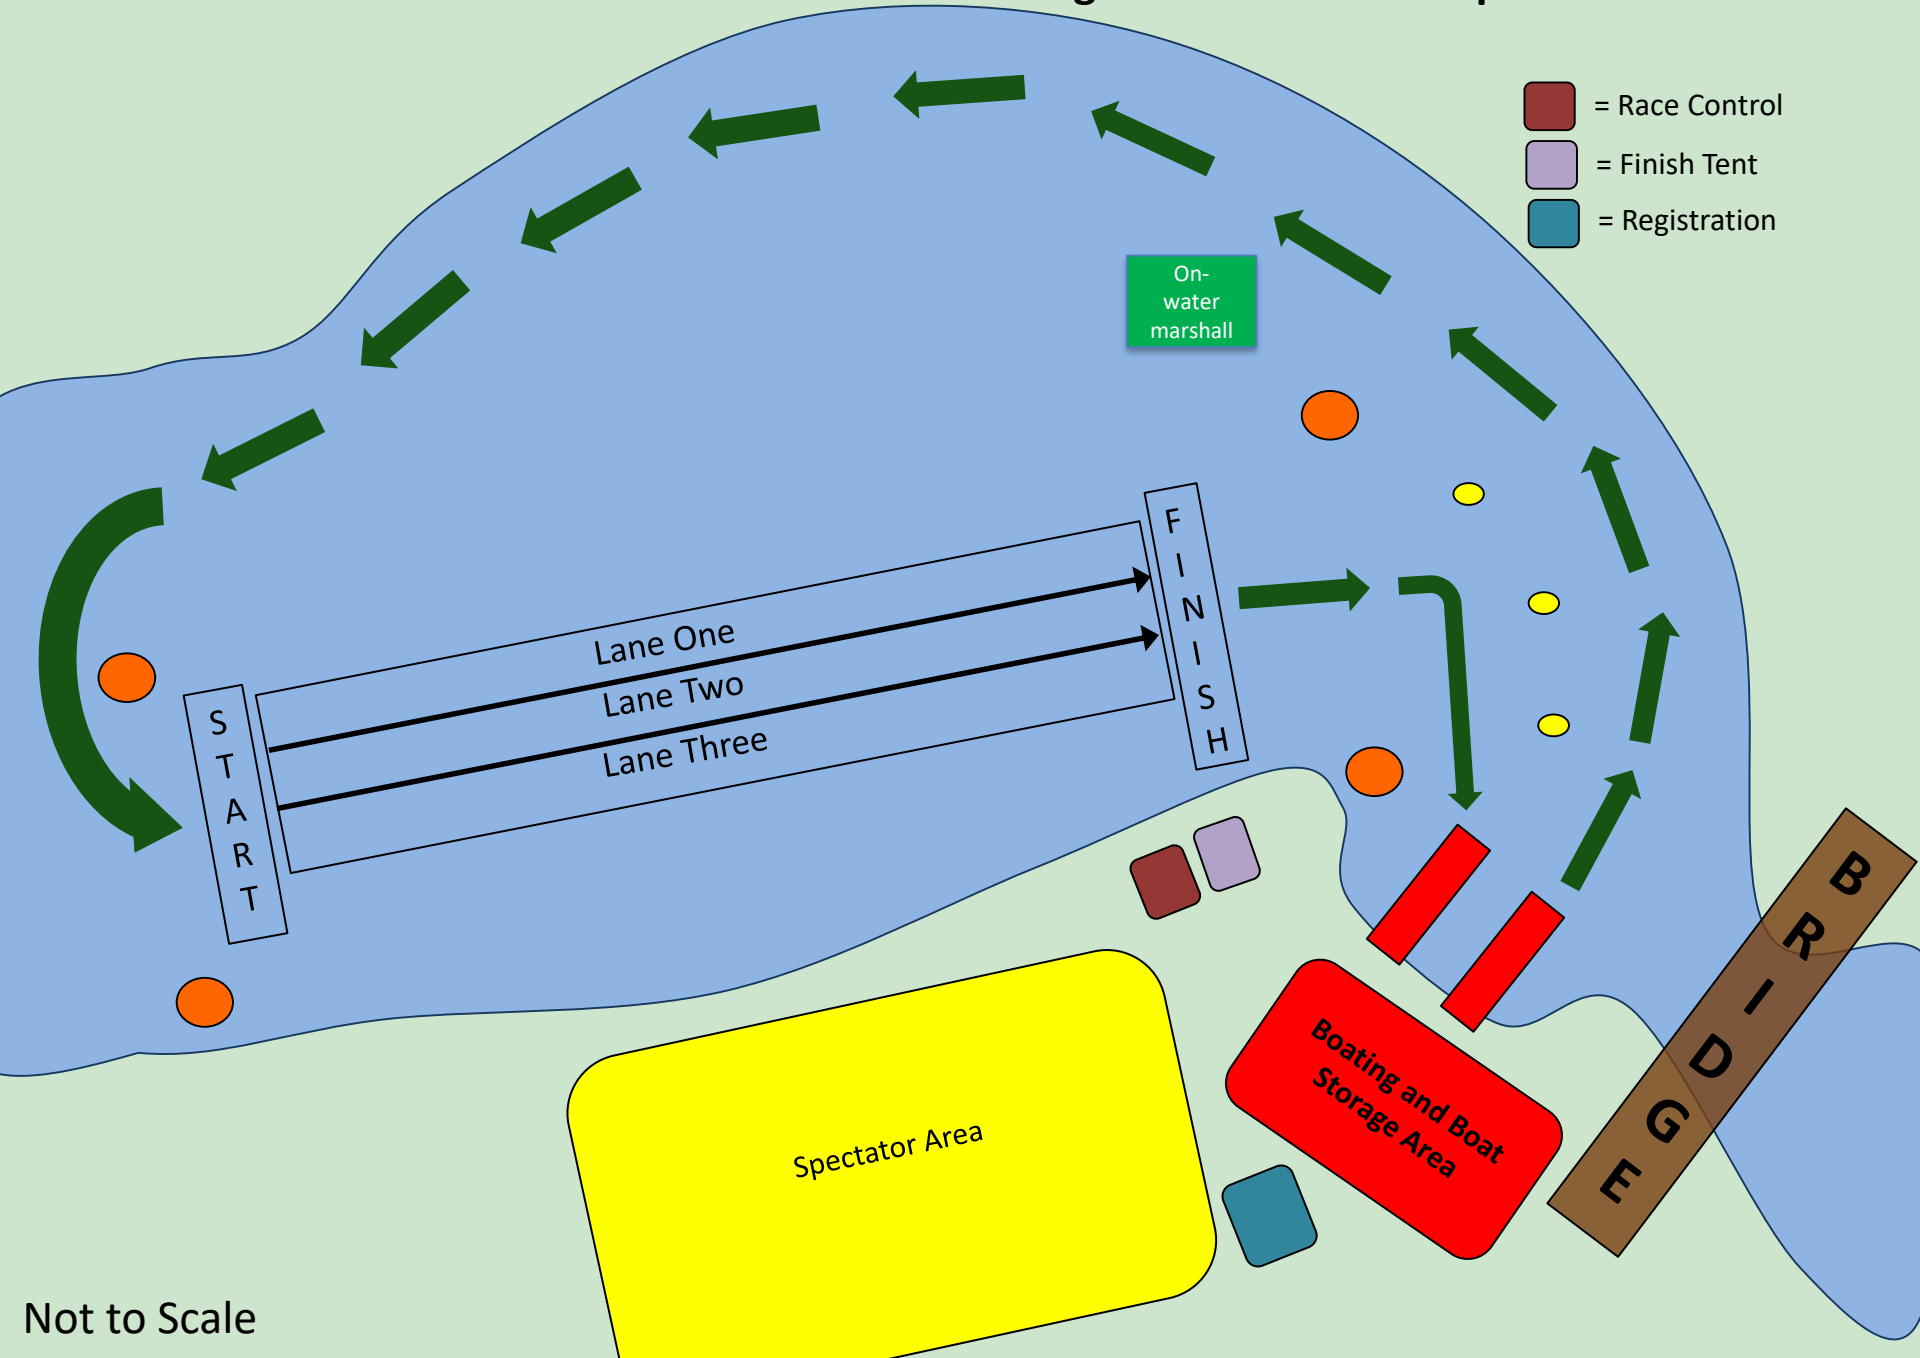

Blenheim Palace Junior Regatta Circulation Map

-  = Race Control
-  = Finish Tent
-  = Registration

S
T
A
R
T

Lane One
Lane Two
Lane Three

F
I
N
I
S
H

On-
water
marshall

Spectator Area

Boating and Boat
Storage Area

E
G
D
-
R
B

Not to Scale